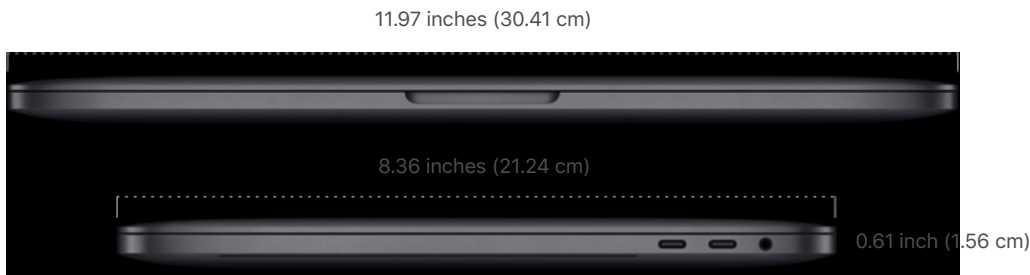

## Size and Weight

Height: 0.61 inch (1.56 cm)

Width: 11.97 inches (30.41 cm)

Depth: 8.36 inches (21.24 cm)

Weight: 3.1 pounds (1.4 kg)<sup>3</sup>